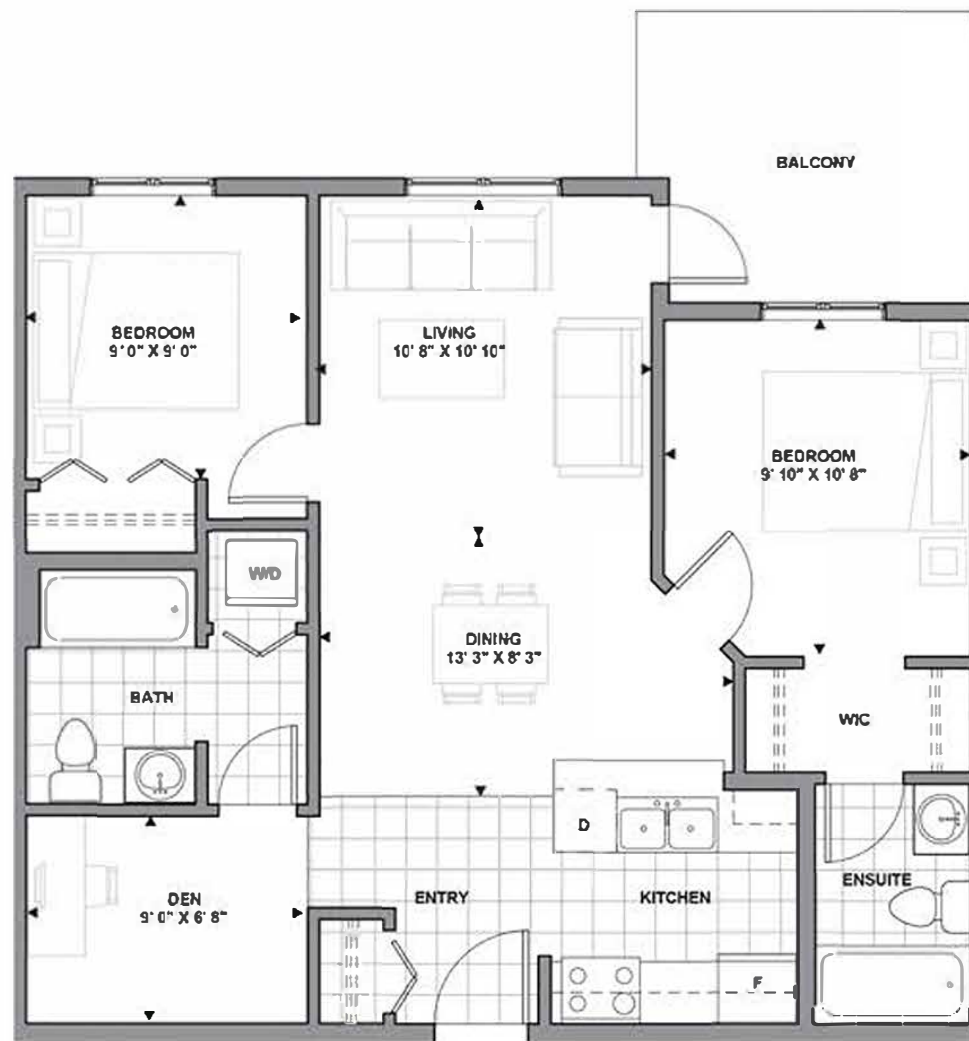

CARLISLE GROUP

eye on quality ... focus on value

EVOLUTION

2 Bedroom + Den

812 sq. ft.

FEATURES

Modern open concept living space

Large den

Master walk in closet

Master ensuite

Large balcony

POSTERSONLINE