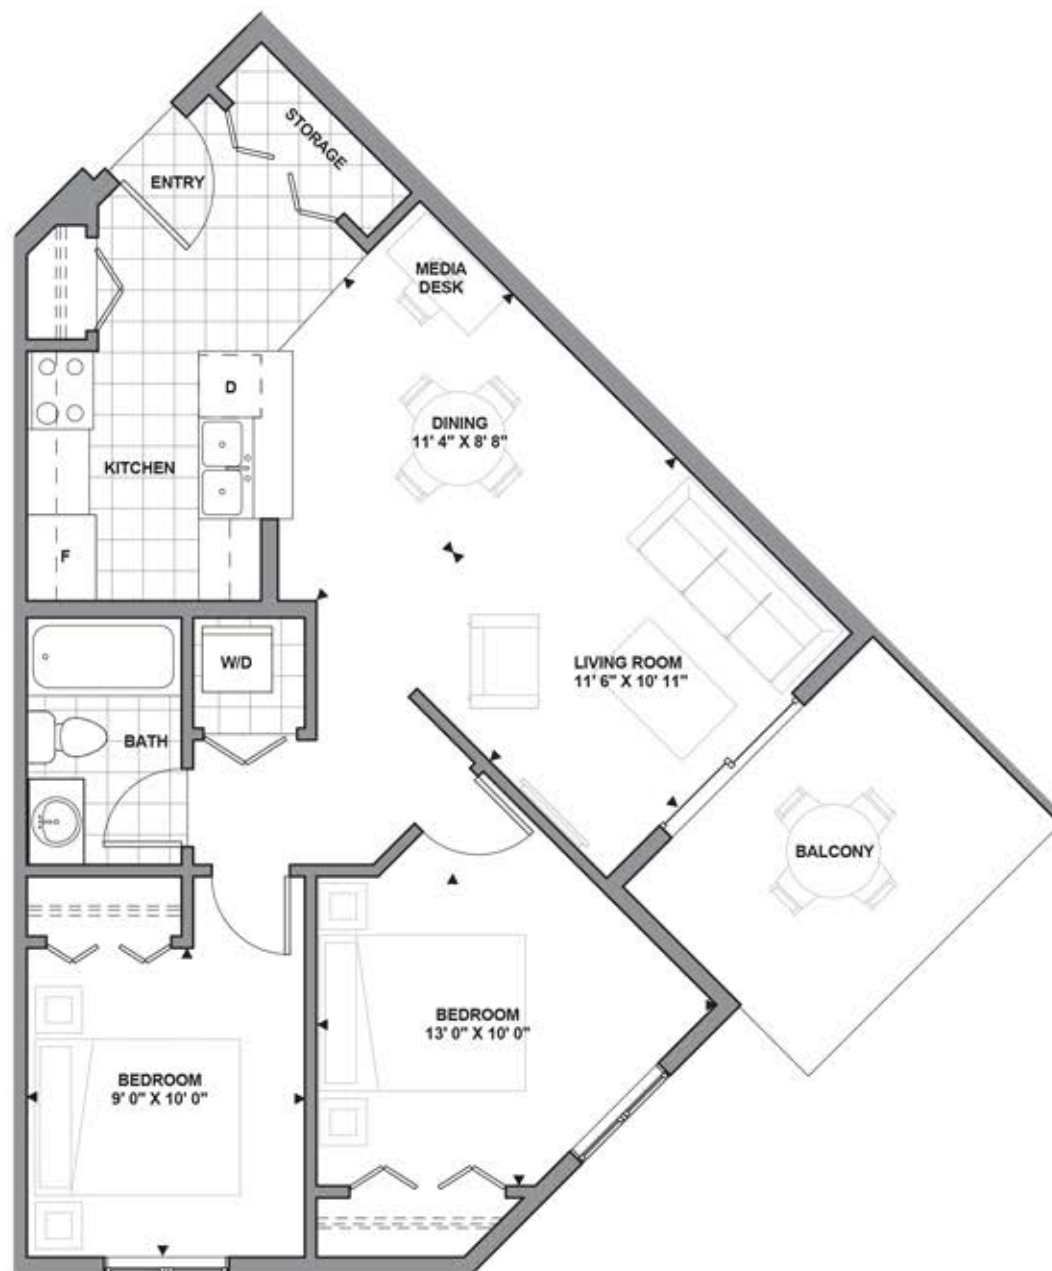

CARLISLE GROUP

eye on quality ... focus on value

AXIS

2 Bedroom

761 sq. ft.

FEATURES

Modern open concept living space

Media centre

Spacious master bedroom

Large balcony

Storage off entry

Current effective Nov 1, 2013

In an effort to improve our product and to meet our customer's need, we reserve the right to modify features, plans, specifications and pricing without notice or obligation. Square footages and room dimensions are approximate only.